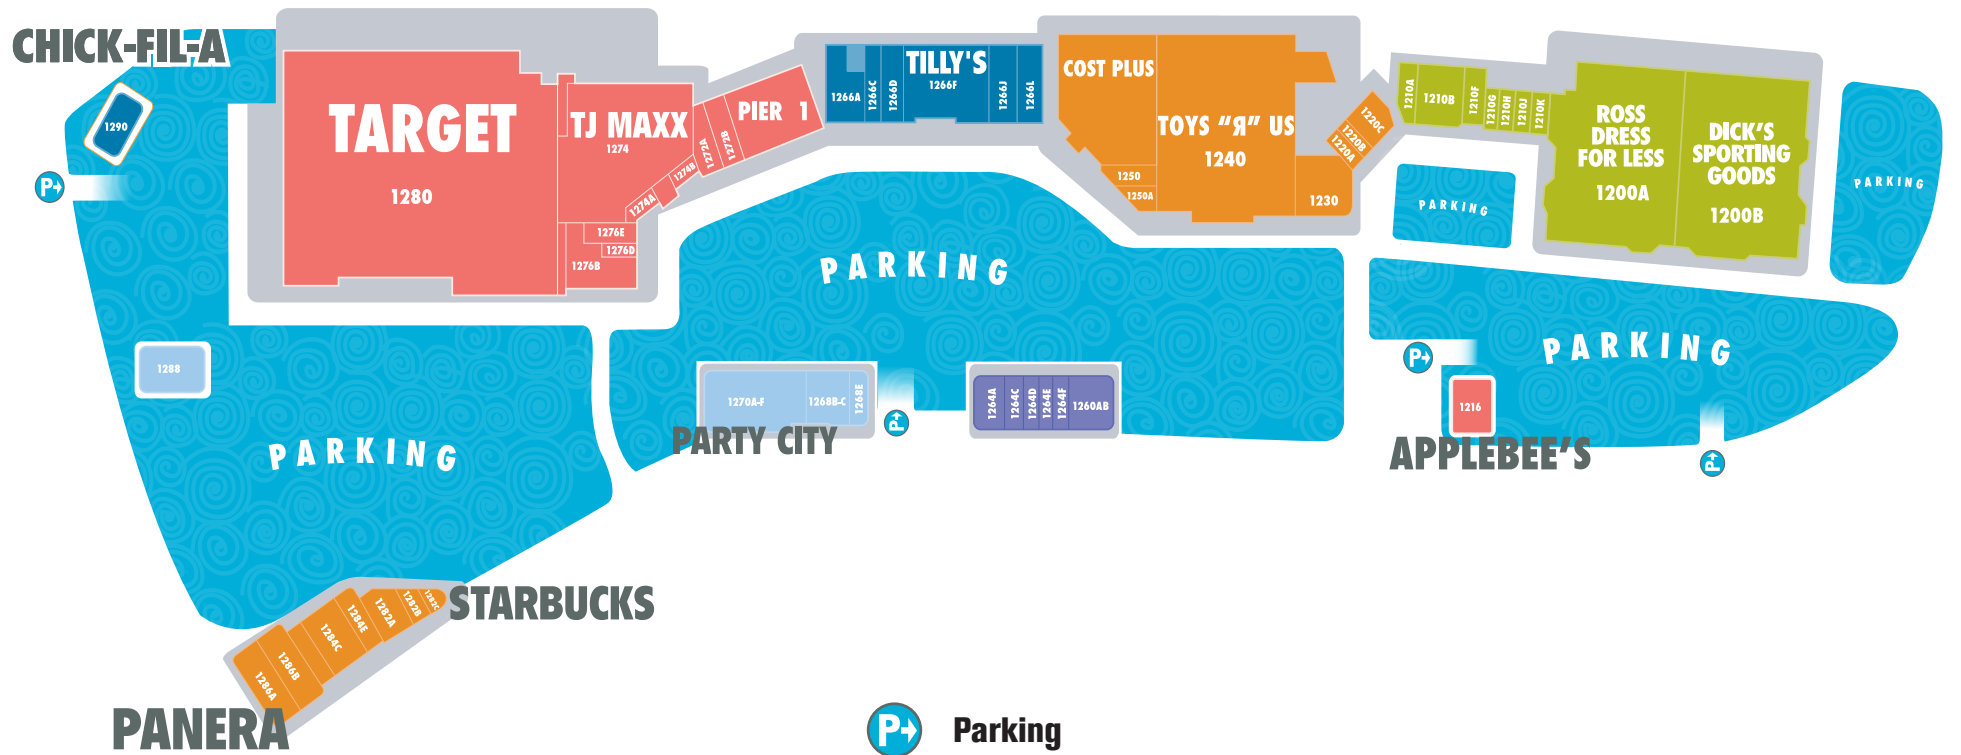

ESCONDIDO PROMENADE

women's apparel

| | | |
|--------|---------------------|----------|
| 1230 | Active Ride Shop | 839-6941 |
| 1200 B | Ross Dress For Less | 432-0360 |
| 1266 D | Styles for Less | 480-8865 |
| 1280 | Target | 489-6119 |
| 1266 F | Tilly's | 738-9508 |
| 1274 | T.J. Maxx | 746-9528 |

men's apparel

| | | |
|--------|---------------------|----------|
| 1230 | Active Ride Shop | 839-6941 |
| 1276 B | Men's Wearhouse | 739-0296 |
| 1200 B | Ross Dress For Less | 432-0360 |
| 1280 | Target | 489-6119 |
| 1266 F | Tilly's | 738-9508 |
| 1274 | T.J. Maxx | 746-9528 |

children

| | | |
|--------|---------------------|----------|
| 1266 J | Carter's | 747-1520 |
| 1272 B | Crazy 8 | 737-6719 |
| 1200 B | Ross Dress For Less | 432-0360 |
| 1280 | Target | 489-6119 |
| 1266 F | Tilly's | 738-9508 |
| 1274 | T.J. Maxx | 746-9528 |
| 1240 | Toys "R" Us | 747-9426 |

footwear

| | | |
|--------|---------------------|----------|
| 1200 B | Ross Dress For Less | 432-0360 |
| 1280 | Target | 489-6119 |
| 1274 | T.J. Maxx | 746-9528 |
| 1250 A | Vans | 741-0822 |

health & beauty